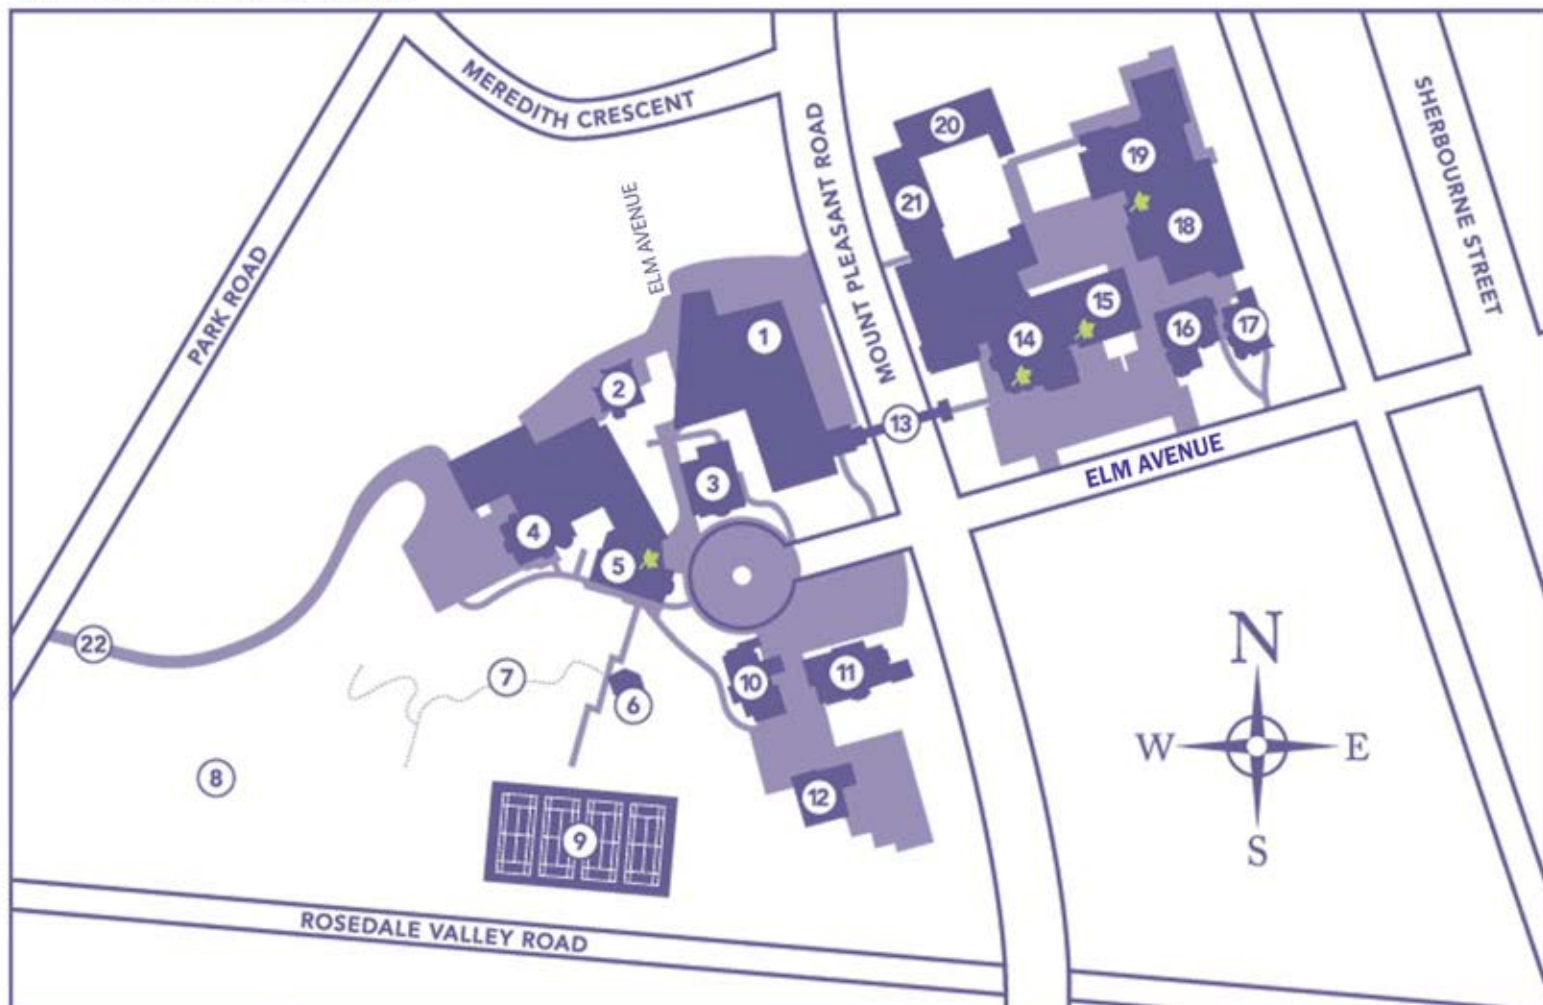

BRANKSOME HALL

LEGEND

BUILDING ENTRANCE

- | | | | |
|---------------------------------|---------------------|---------------------------------|----------------------------------|
| 1 Athletics and Wellness Centre | 6 Outdoor Classroom | 12 Potting Shed | 17 16 Elm Avenue |
| 2 Coach House | 7 Ribbit's Path | 13 Read Walk Overpass | 18 Senior Gym |
| 3 Principal's House | 8 Lower Field | 14 10 Elm Avenue: Senior School | 19 Middle School |
| 4 Read Acres | 9 Tennis Courts | 15 Sime Wing and School Office | 20 C. Robyn Younger Science Wing |
| 5 Sue Bett House: Junior School | 10 Ainslie House | 16 Buccleuch House | 21 Music Wing |
| | 11 Sherborne House | | 22 Waldie Gates |